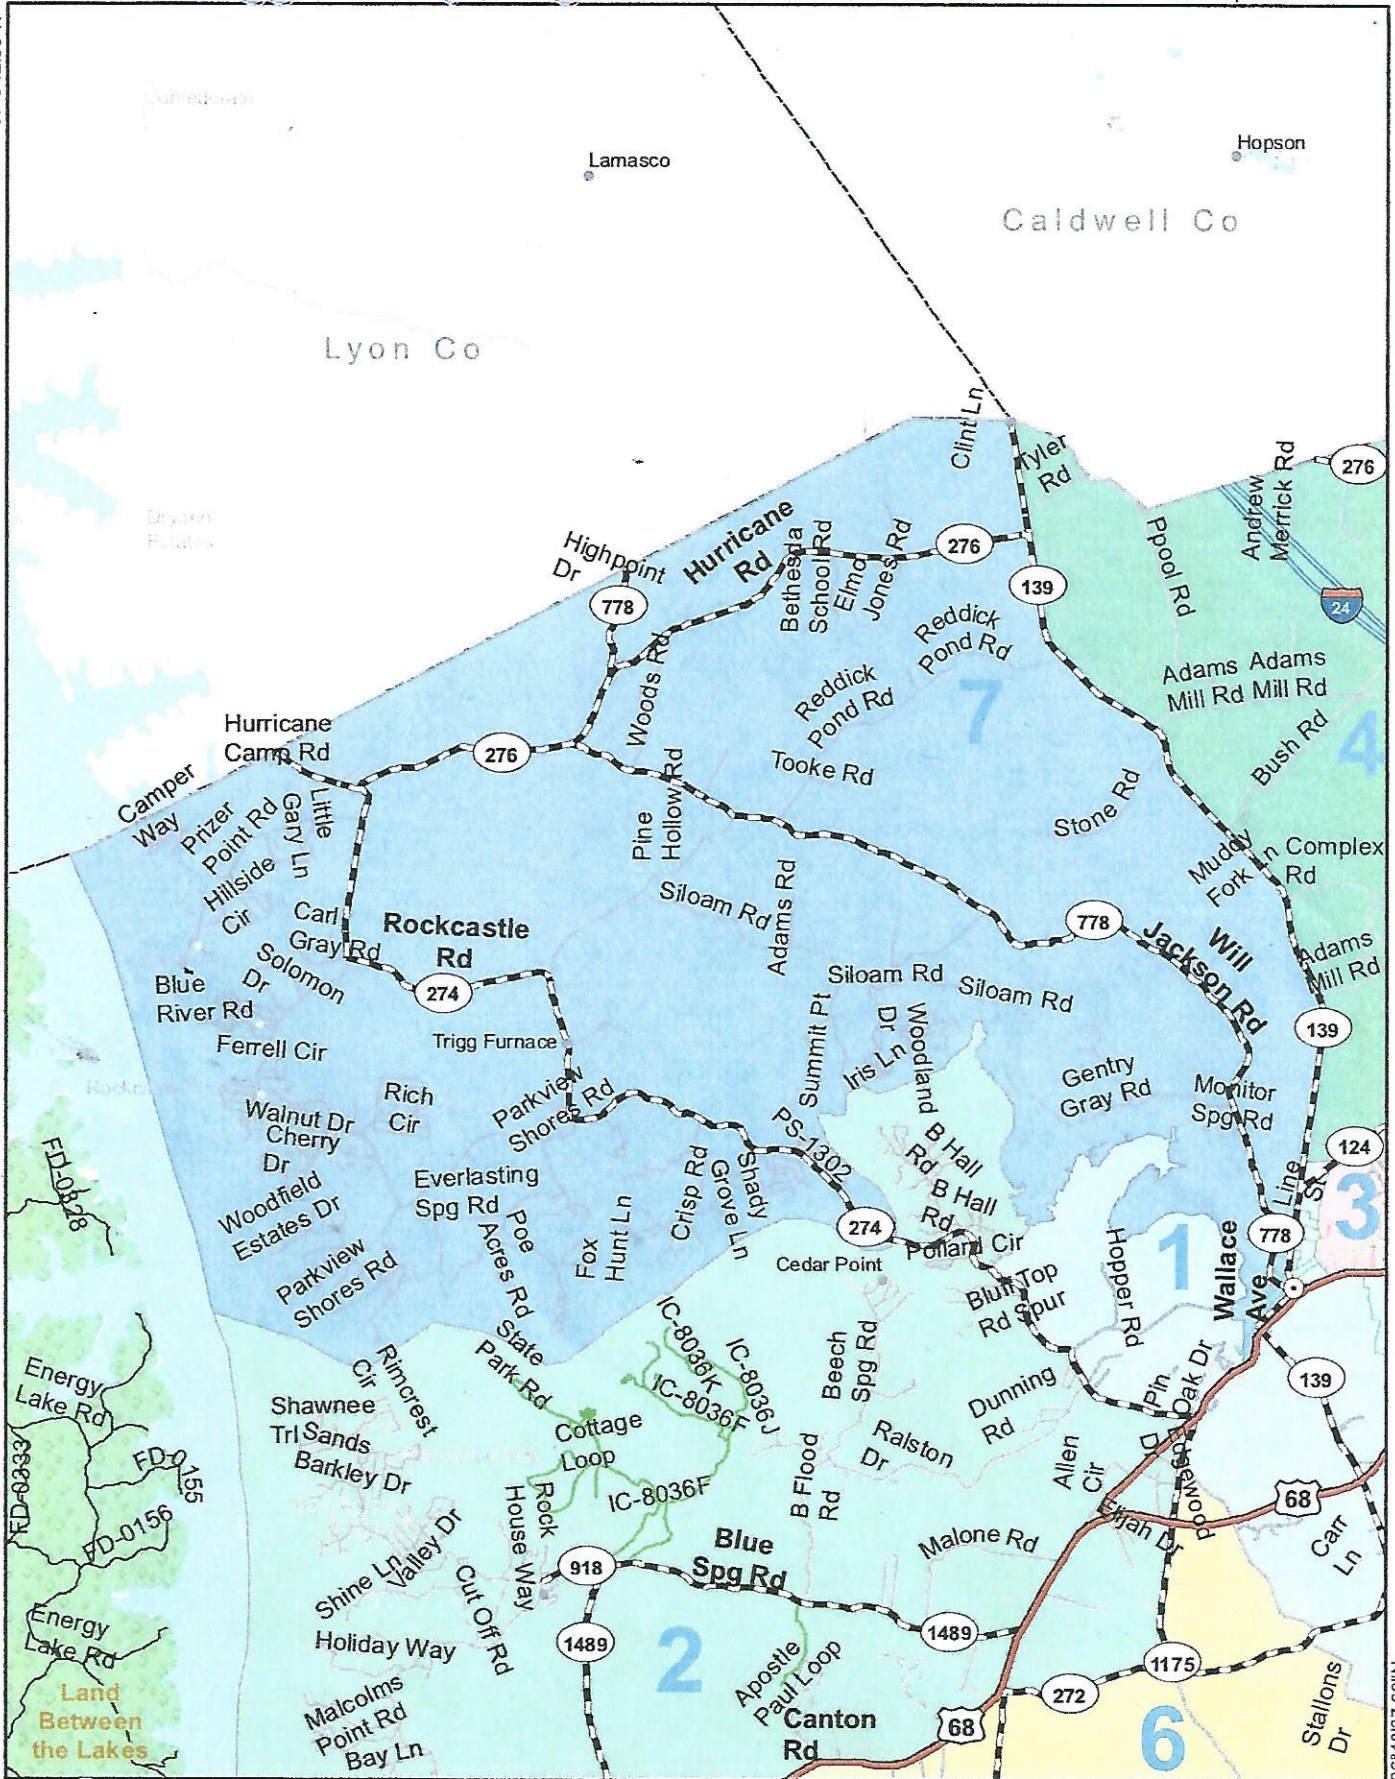

87°50'11.13"W

36°41'39.08"N

1 in = 1 miles

87°39'18.59"W

Trigg County Magisterial District 6

2010 Population: 2042
94.6 Sq Miles

Trigg County Magisterial District 7

2010 Population: 1922
42 Sq Miles

88°0'59.03"W

37°0'12.86"N

1 in = 1 miles

0 0.4 0.8 1.2 1.6 2 Miles

87°49'15.70"W

36°48'37.62"N