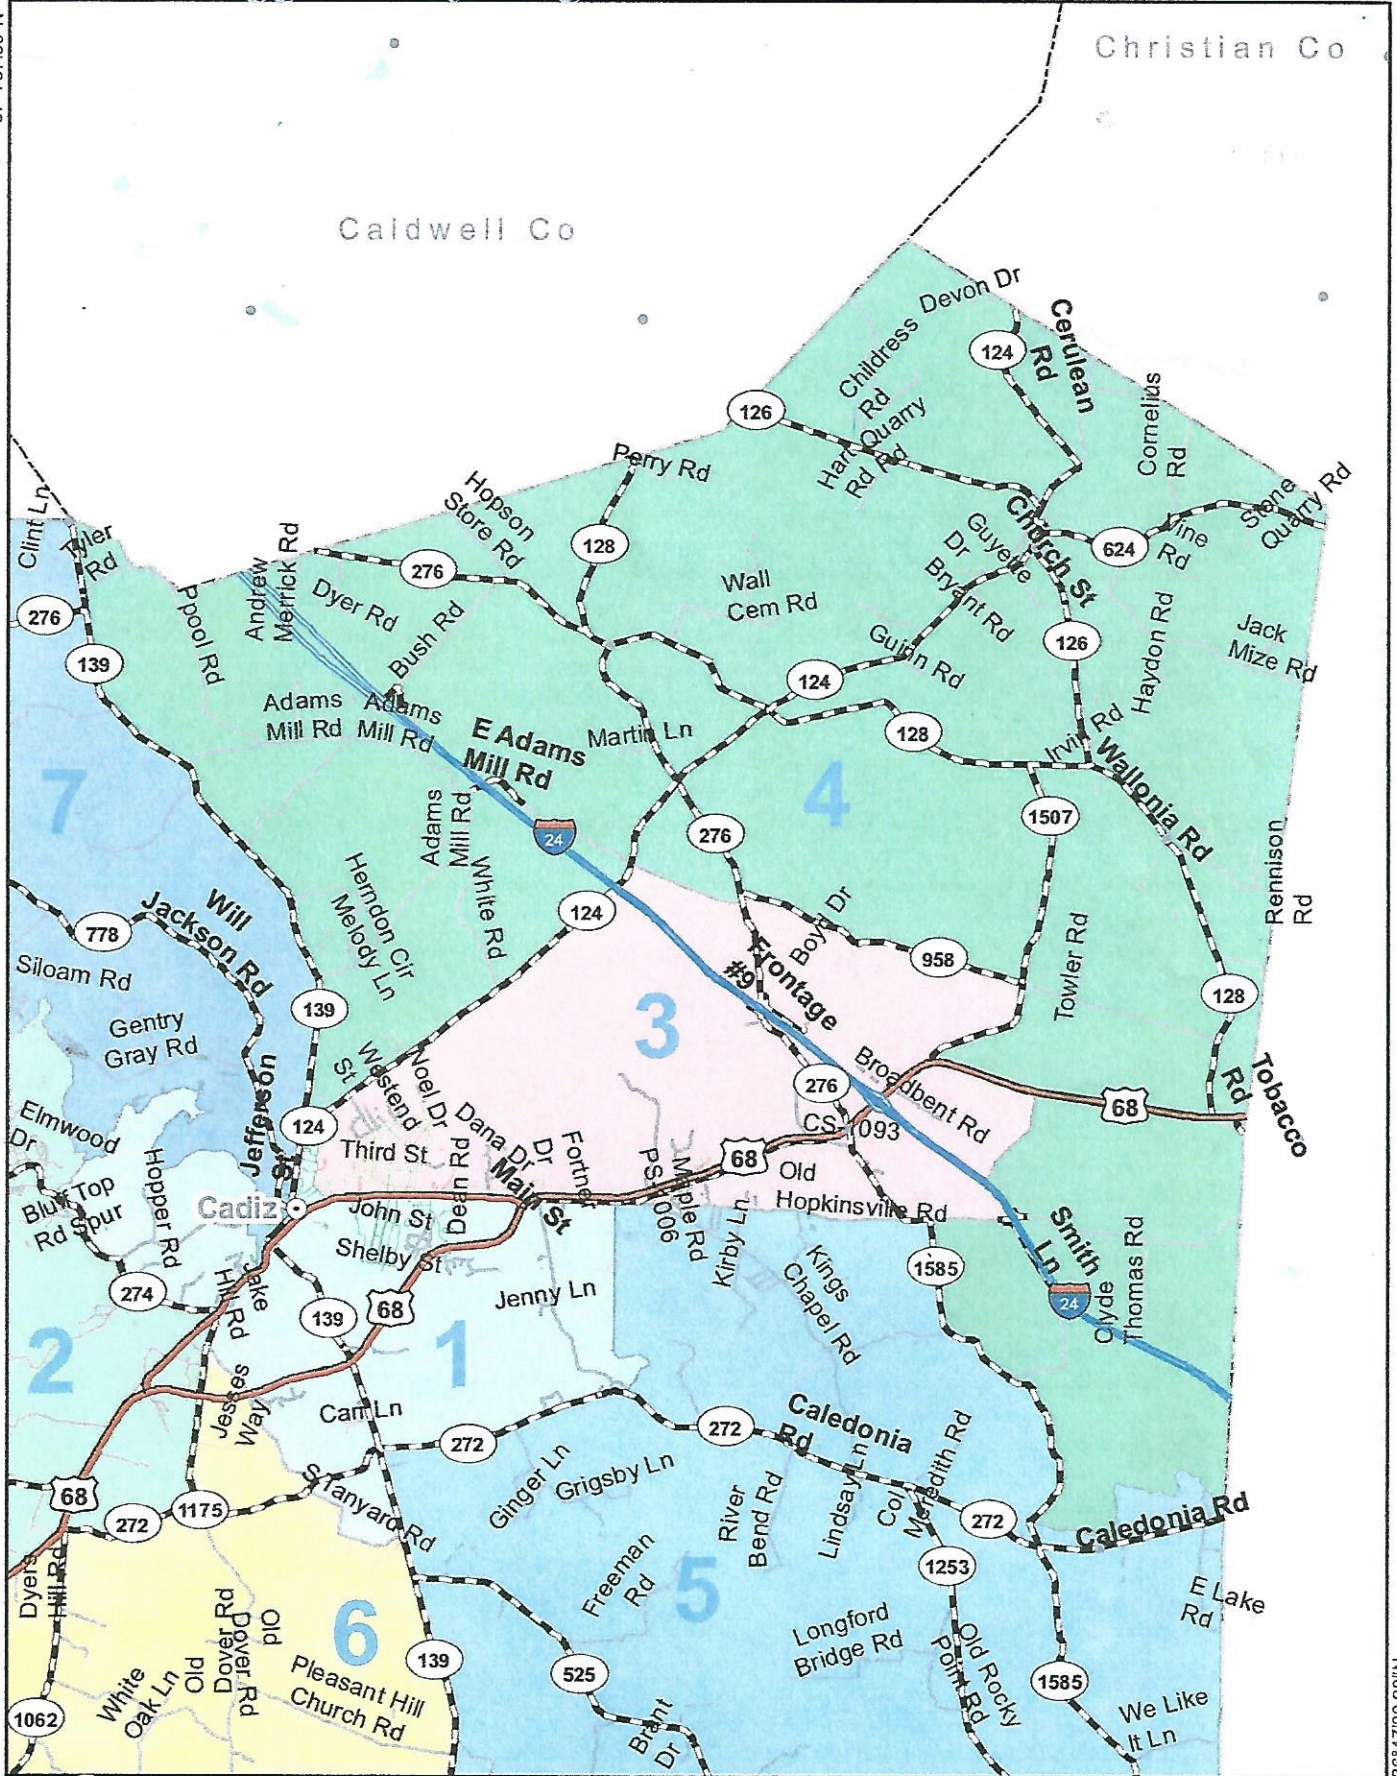

Trigg County Magisterial District 1

2010 Population: 2048
11.3 Sq Miles

Trigg County Magisterial District 2

2010 Population: 2163
27.4 Sq Miles

87°59'32.67"W

36°55'17.75"N

1 in = 1 miles

87°50'22.94"W

36°46'13.86"N

Trigg County Magisterial District 3

2010 Population: 2116
15.6 Sq Miles

87°50'28.33"W

36°57'34.43"N

Trigg County Magisterial District 4

2010 Population: 1929
66.8 Sq Miles

87°53'23.58"W

37°15'30"N

Christian Co

Caldwell Co

87°38'39.92"W

36°47'20.98"N

Trigg County Magisterial District 5

2010 Population: 2101
65.6 Sq Miles

36°52'27.57"N

88°0'59.03"W

37°0'12.86"N

1 in = 1 miles

0 0.4 0.8 1.2 1.6 2 Miles

87°49'15.70"W

36°48'37.62"N