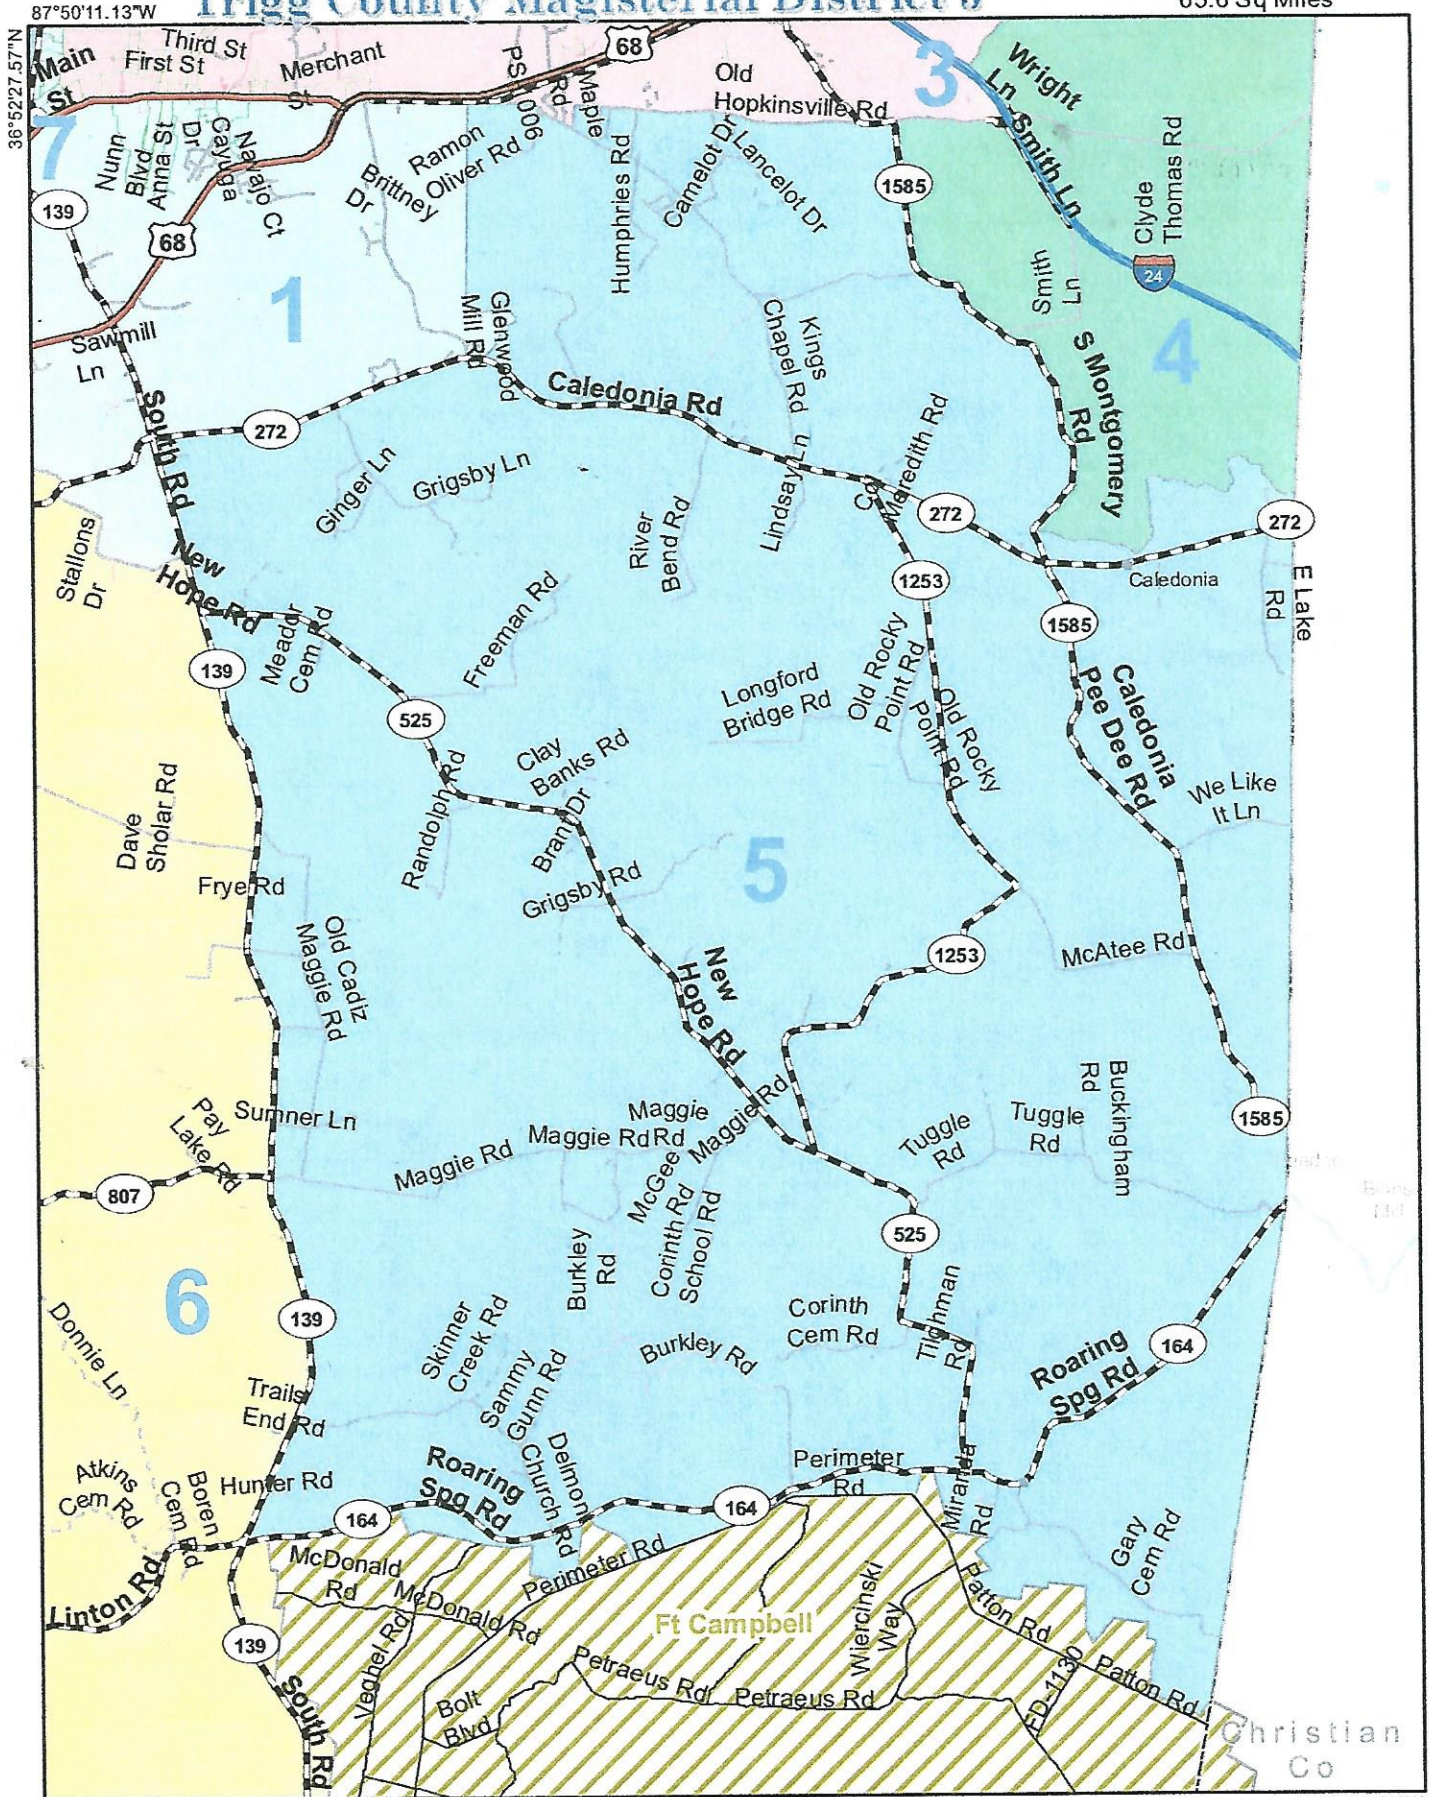

37°15'30"N

Christian Co

Caldwell Co

87°38'39.92"W

36°47'20.98"N

Trigg County Magisterial District 5

2010 Population: 2101
65.6 Sq Miles

36°52'27.57"N

87°50'11.13"W

36°41'39.08"N

1 in = 1 miles

87°39'18.59"W

Trigg County Magisterial District 6

2010 Population: 2042
94.6 Sq Miles

Trigg County Magisterial District 7

2010 Population: 1922
42 Sq Miles

88°0'59.03"W

37°0'12.86"N

1 in = 1 miles

0 0.4 0.8 1.2 1.6 2 Miles

87°49'15.70"W

36°48'37.62"N