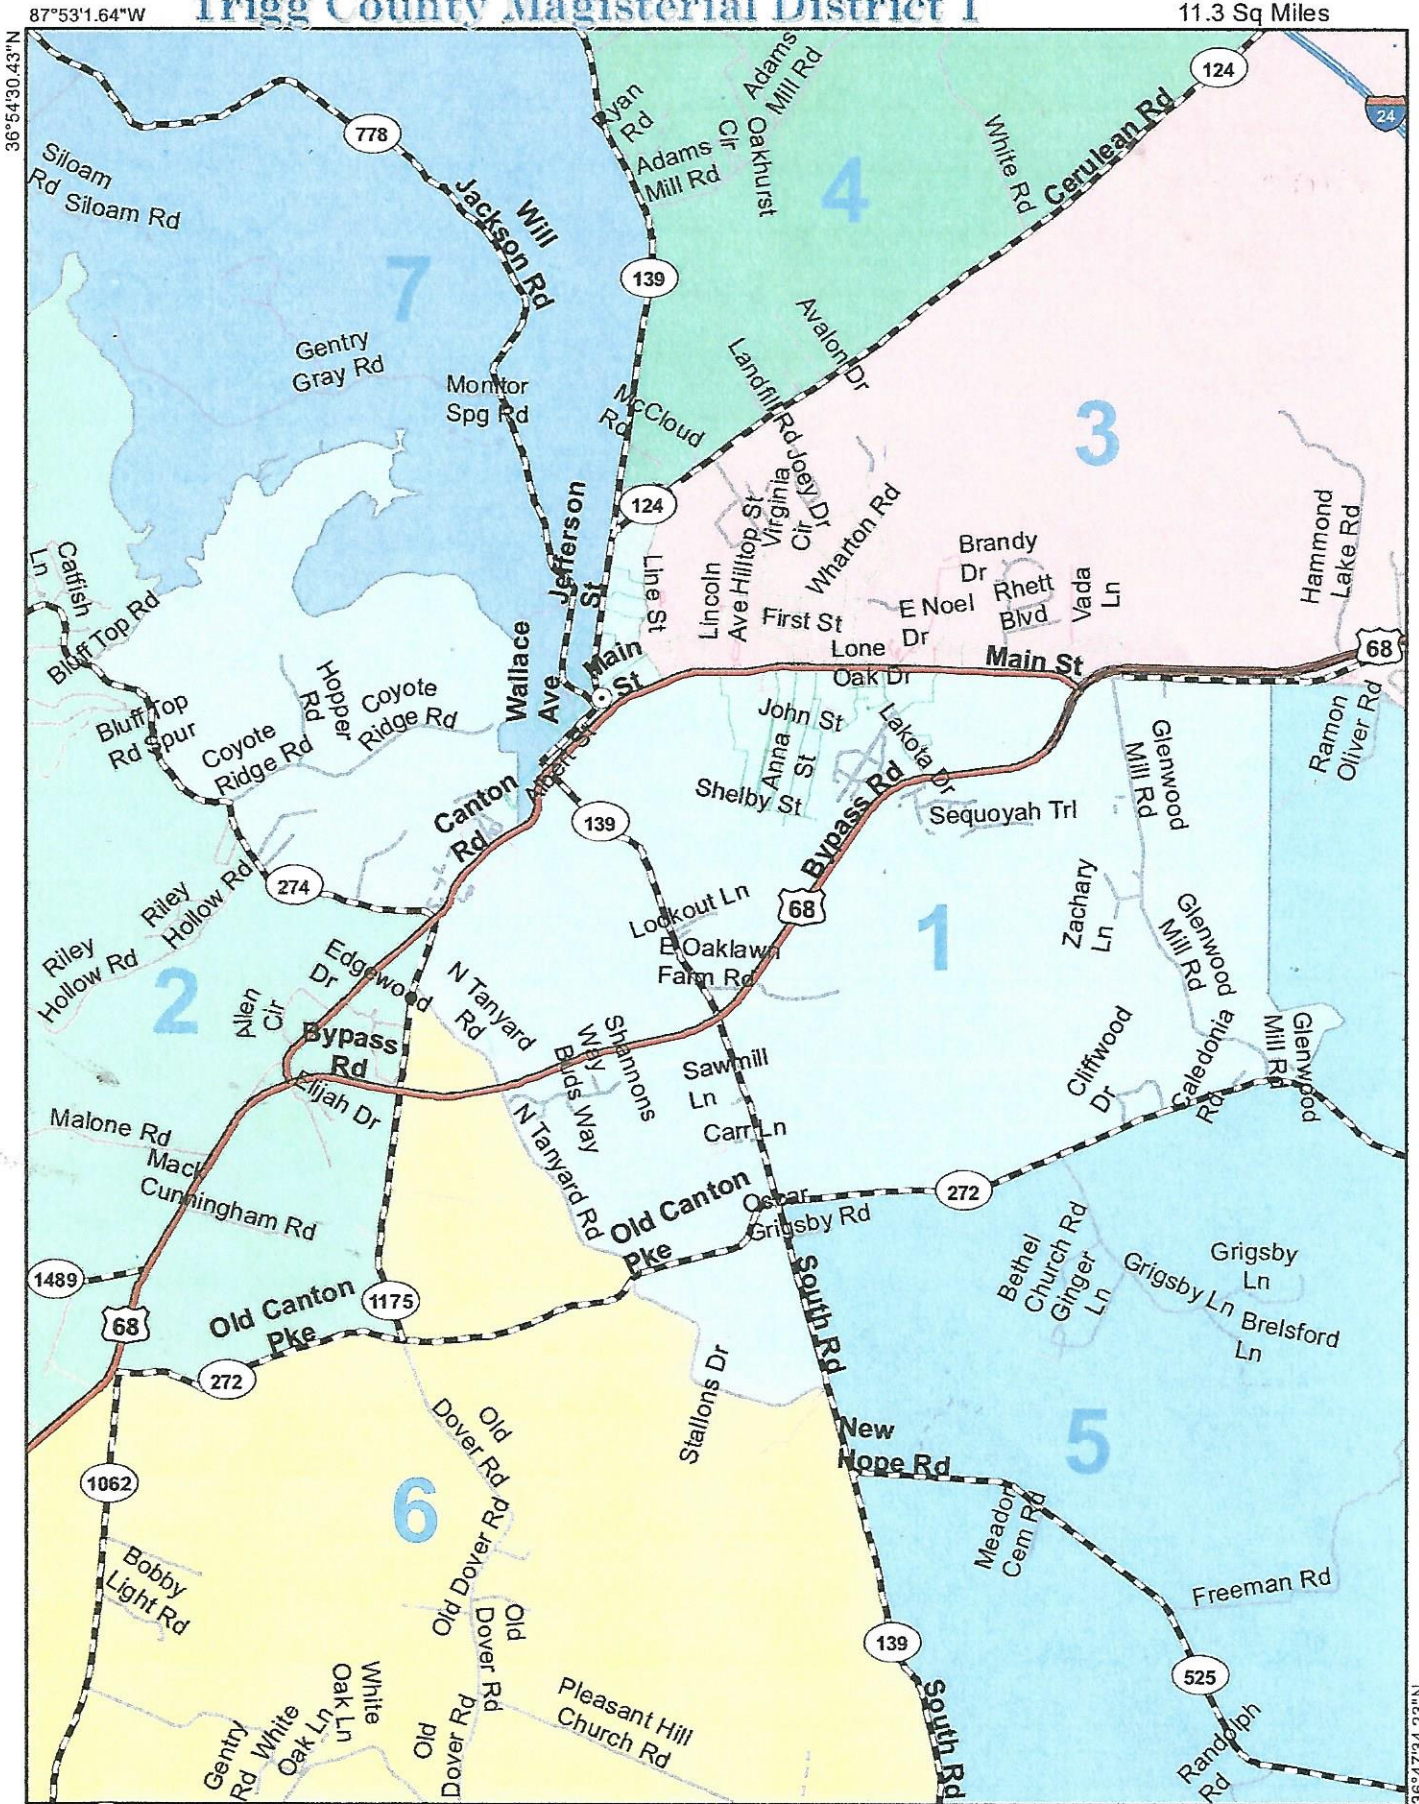

Trigg County Magisterial District 1

2010 Population: 2048
11.3 Sq Miles

Trigg County Magisterial District 2

2010 Population: 2163
27.4 Sq Miles

87°59'32.67"W

36°55'17.75"N

1 in = 1 miles

87°50'22.94"W

36°46'13.86"N

Trigg County Magisterial District 3

2010 Population: 2116
15.6 Sq Miles

87°50'28.33"W

36°57'34.43"N

Trigg County Magisterial District 4

2010 Population: 1929
66.8 Sq Miles

87°53'23.58"W

37°15'30"N

Christian Co

Caldwell Co

87°38'39.92"W

36°47'20.98"N

Trigg County Magisterial District 5

2010 Population: 2101
65.6 Sq Miles

36°52'27.57"N

88°0'59.03"W

37°0'12.86"N

1 in = 1 miles

0 0.4 0.8 1.2 1.6 2 Miles

87°49'15.70"W

36°48'37.62"N