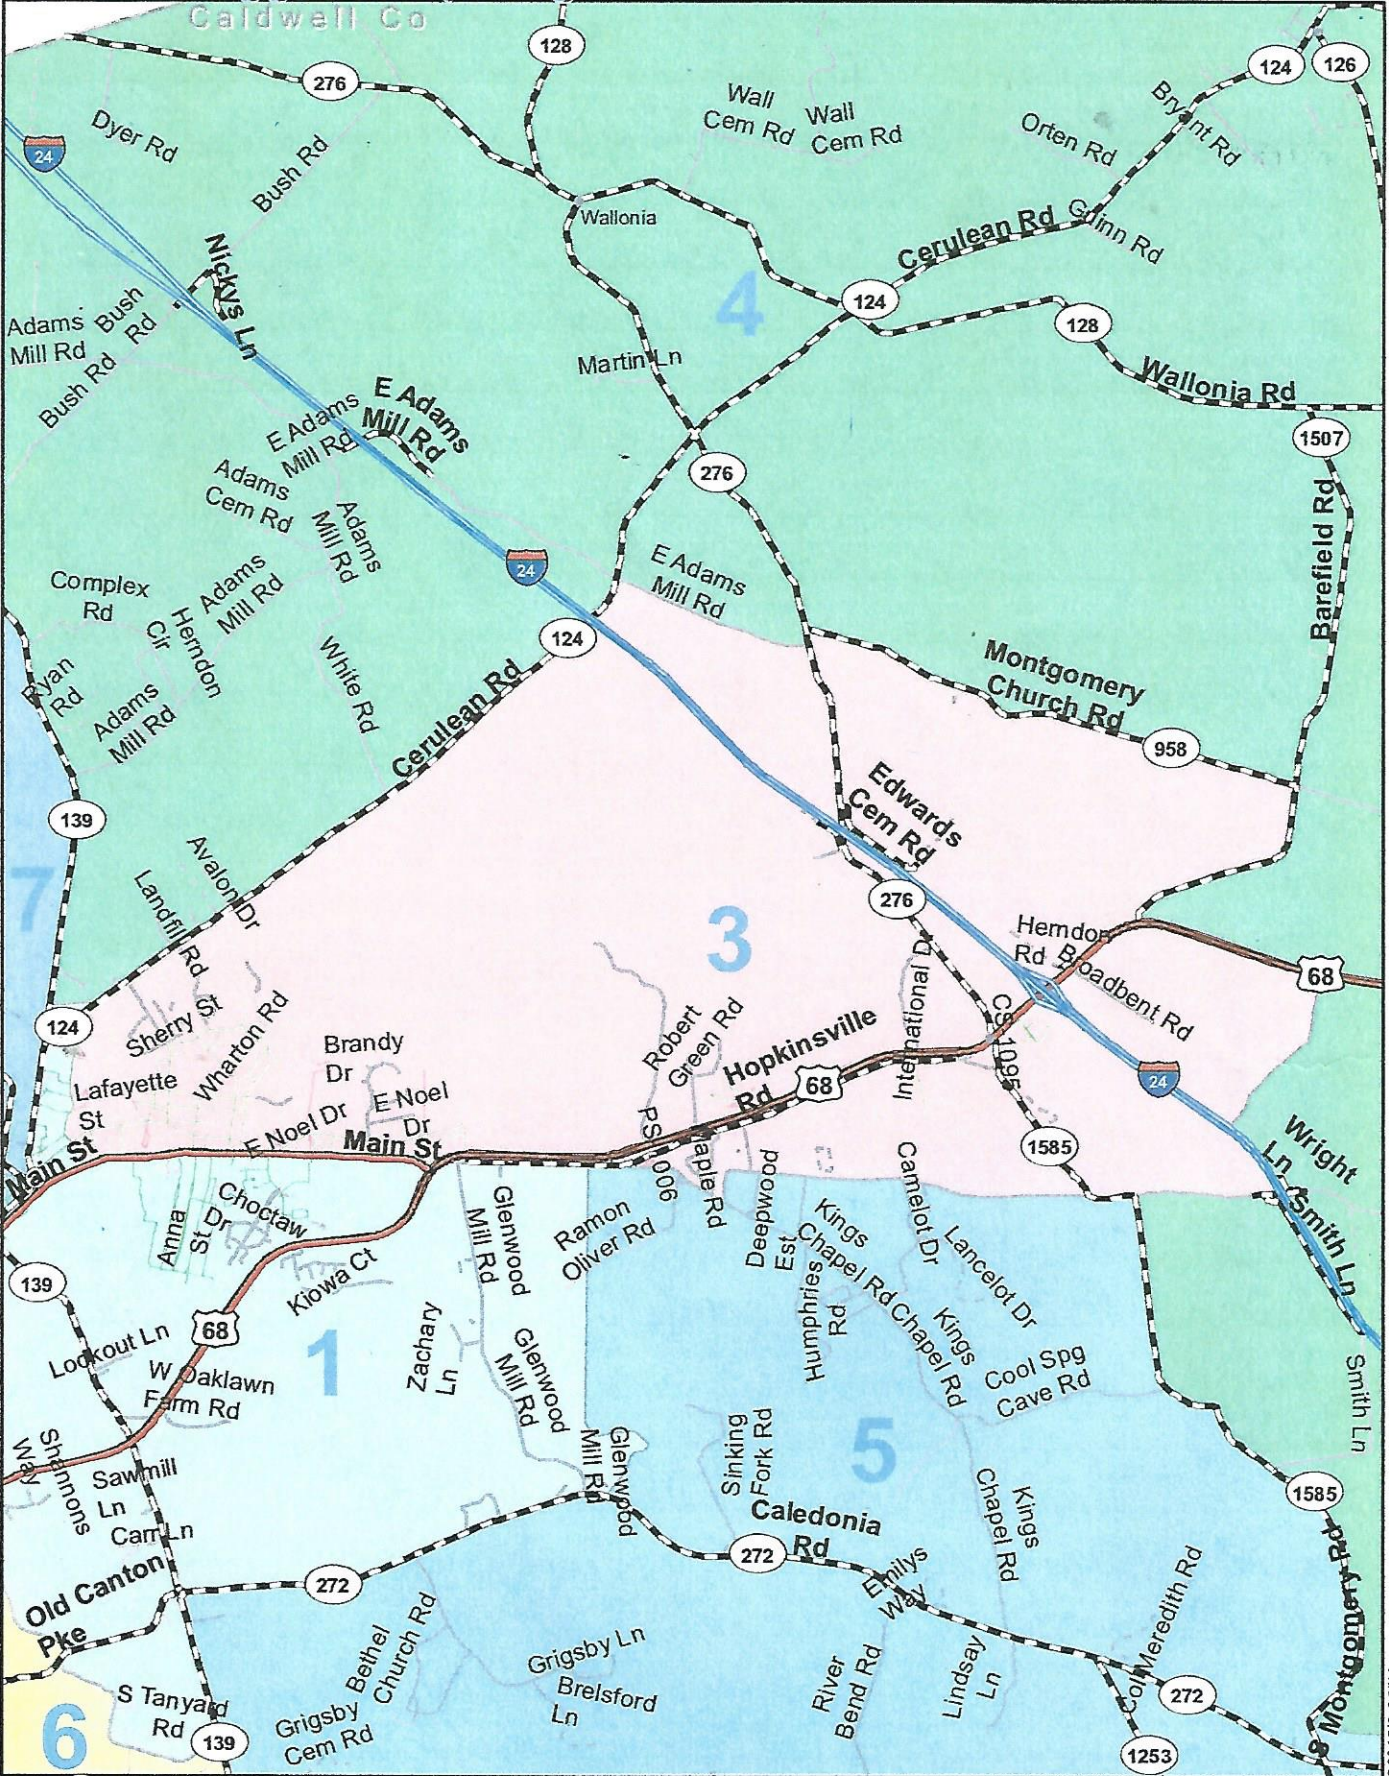

Trigg County Magisterial District 1

2010 Population: 2048
11.3 Sq Miles

Trigg County Magisterial District 2

2010 Population: 2163
27.4 Sq Miles

87°59'32.67"W

36°55'17.75"N

1 in = 1 miles

87°50'22.94"W

36°46'13.86"N

Trigg County Magisterial District 3

2010 Population: 2116
15.6 Sq Miles

87°50'28.33"W

36°57'34.43"N

Trigg County Magisterial District 4

2010 Population: 1929
66.8 Sq Miles

87°53'23.58"W

37°15'30"N

Christian Co

Caldwell Co

87°38'39.92"W

36°47'20.98"N

Trigg County Magisterial District 5

2010 Population: 2101
65.6 Sq Miles

36°52'27.57"N

88°0'59.03"W

37°0'12.86"N

1 in = 1 miles

0 0.4 0.8 1.2 1.6 2 Miles

87°49'15.70"W

36°48'37.62"N