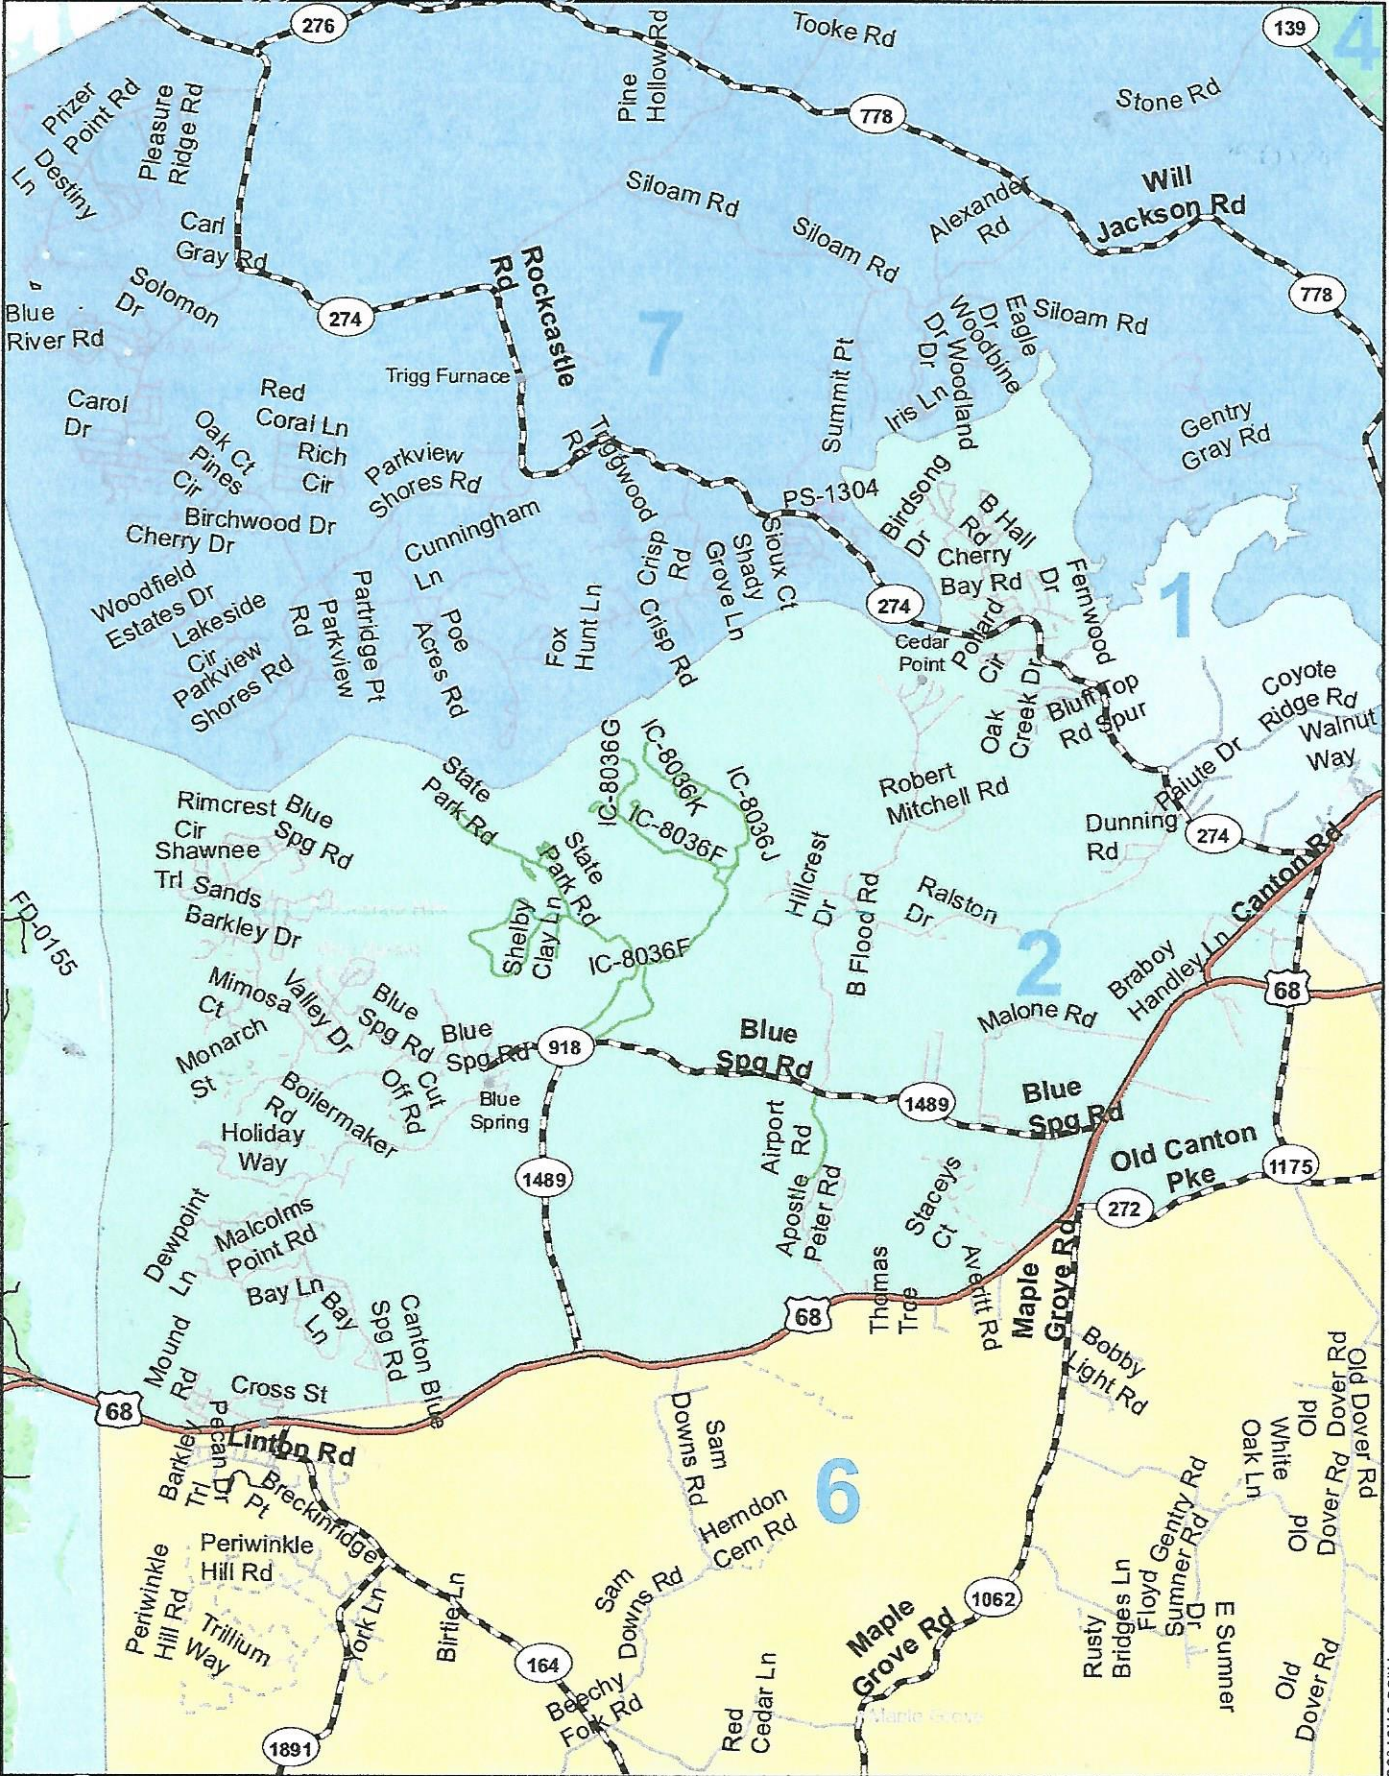

Trigg County Magisterial District 1

2010 Population: 2048
11.3 Sq Miles

Trigg County Magisterial District 2

2010 Population: 2163
27.4 Sq Miles

87°59'32.67"W

36°55'17.75"N

1 in = 1 miles

87°50'22.94"W

36°46'13.86"N

Trigg County Magisterial District 3

2010 Population: 2116
15.6 Sq Miles

87°50'28.33"W

36°57'34.43"N

Trigg County Magisterial District 4

2010 Population: 1929
66.8 Sq Miles

87°53'23.58"W

37°15'30"N

Christian Co

Caldwell Co

87°38'39.92"W

36°47'20.98"N

Trigg County Magisterial District 5

2010 Population: 2101
65.6 Sq Miles

36°52'27.57"N

88°0'59.03"W

37°0'12.86"N

1 in = 1 miles

0 0.4 0.8 1.2 1.6 2 Miles

87°49'15.70"W

36°48'37.62"N