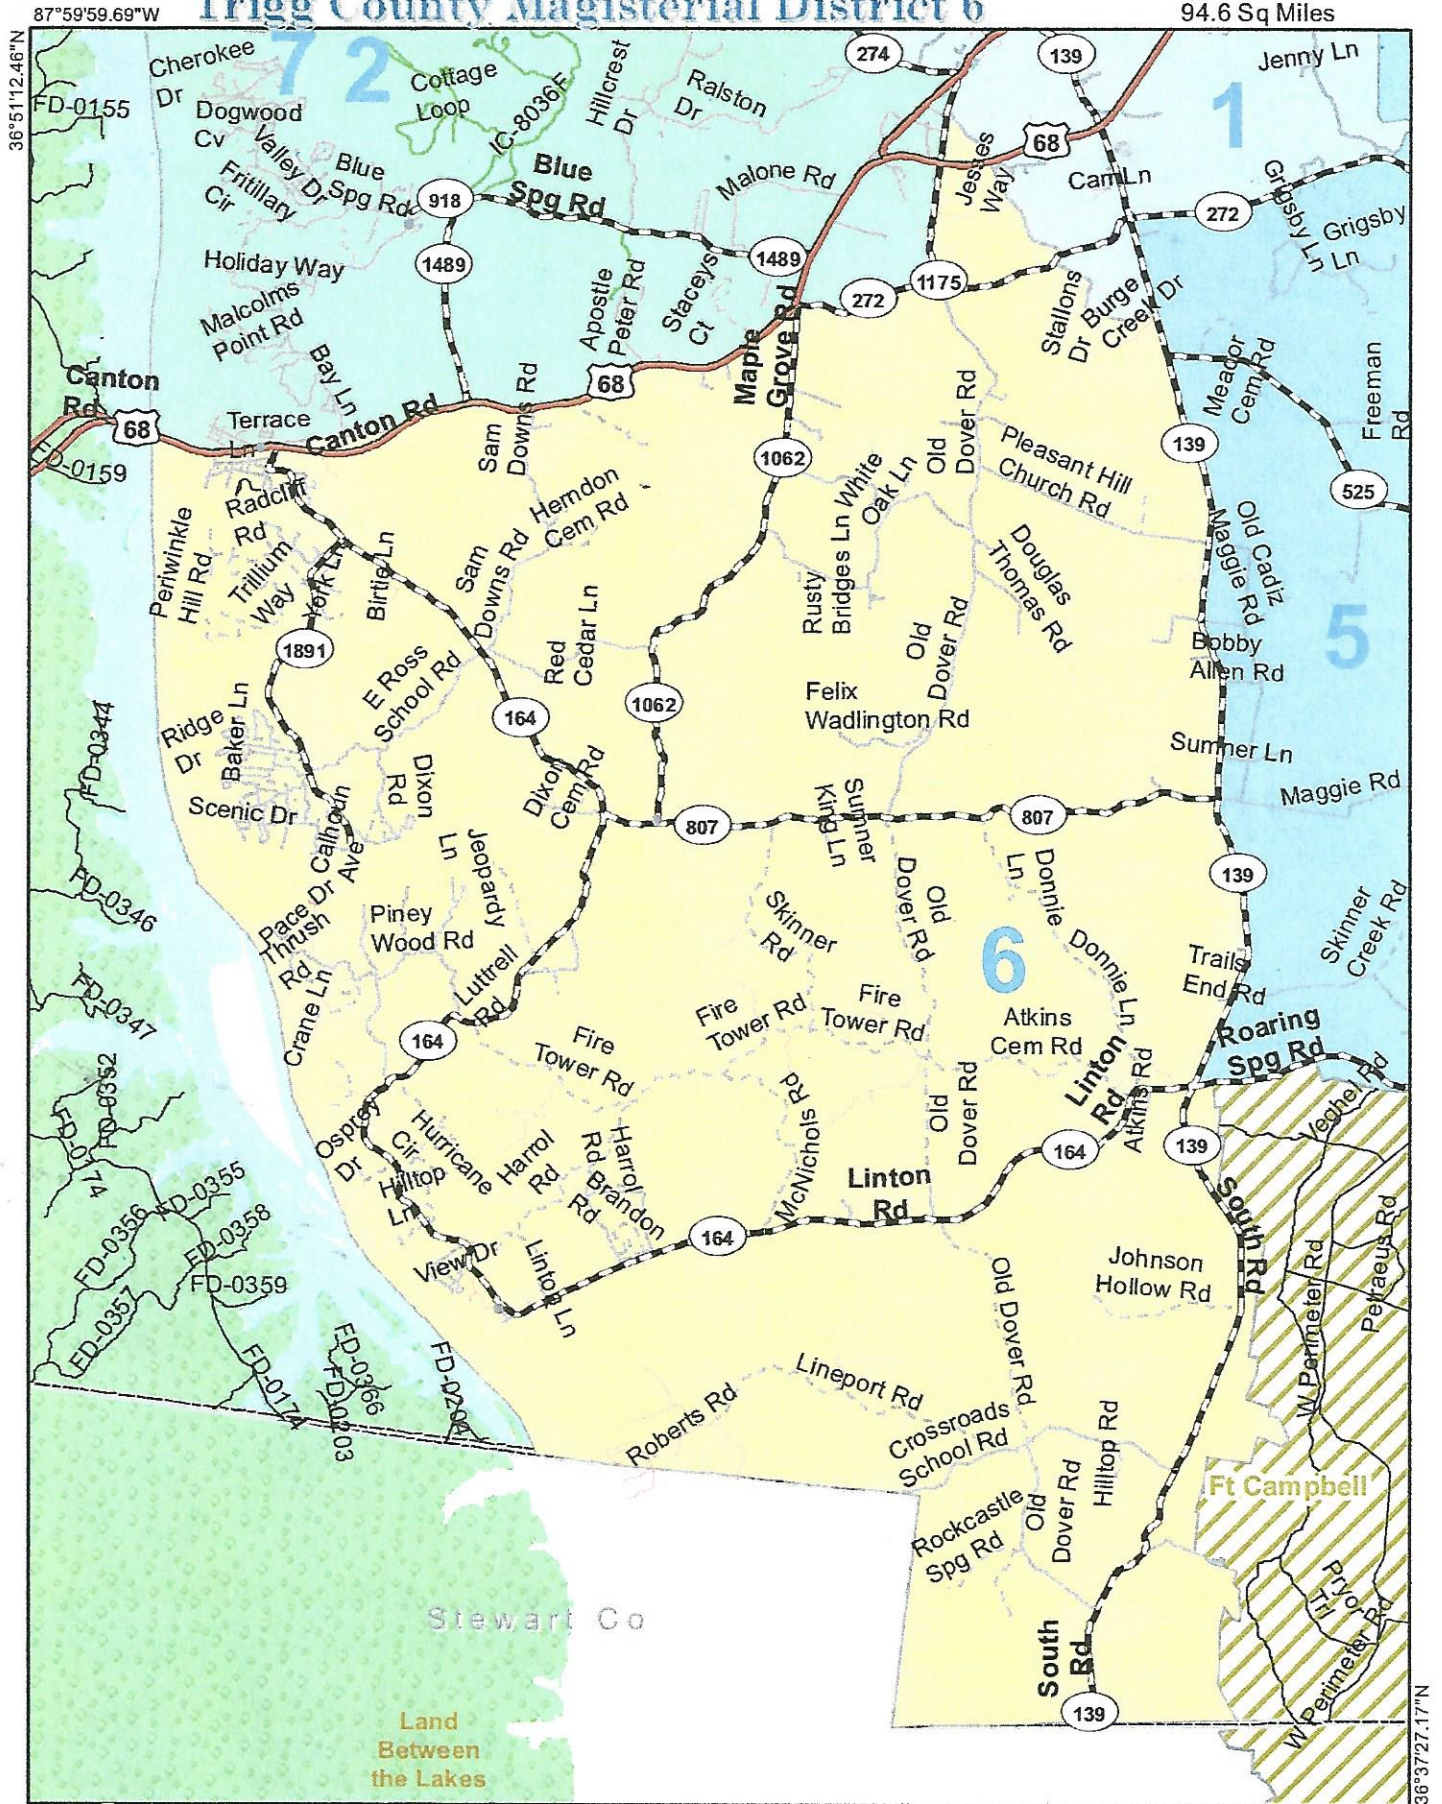

37°15'30"N

Christian Co

Caldwell Co

87°38'39.92"W

36°47'20.98"N

Trigg County Magisterial District 5

2010 Population: 2101
65.6 Sq Miles

36°52'27.57"N

87°50'11.13"W

36°41'39.08"N

1 in = 1 miles

87°39'18.59"W

Trigg County Magisterial District 6

2010 Population: 2042
94.6 Sq Miles

Trigg County Magisterial District 7

2010 Population: 1922
42 Sq Miles

88°0'59.03"W

37°0'12.86"N

1 in = 1 miles

0 0.4 0.8 1.2 1.6 2 Miles

87°49'15.70"W

36°48'37.62"N